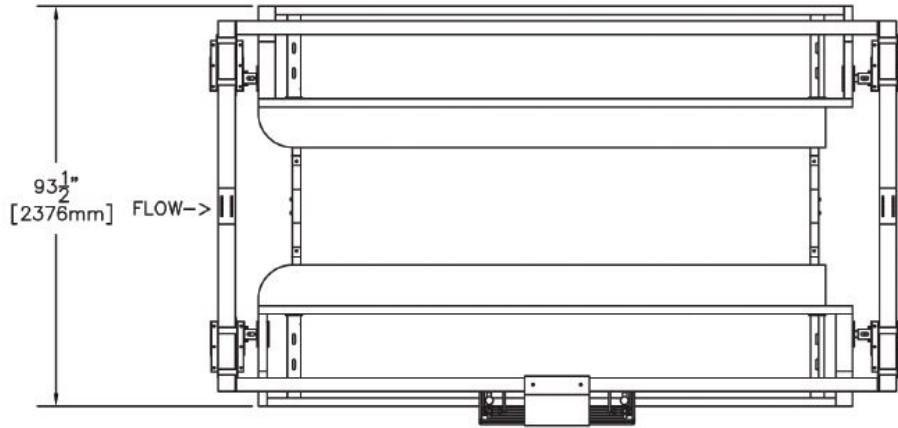

S.B.I. IMPIANTI 3 METER A-FRAME PRIMARY PICKER FOR CHICKEN (MODEL SFA-3-350B)
EQUIPPED WITH *(2) ADJUSTABLE SIDE BANKS W/ COUNTER ROTATING DRUMS.

*SIDE BANK ADJUSTMENTS INCLUDE:
-IN AND OUT (INDEPENDENT OF EACH OTHER)
-UP AND DOWN

OVERHEAD TRACK RUNS THROUGH PICKER FRAME