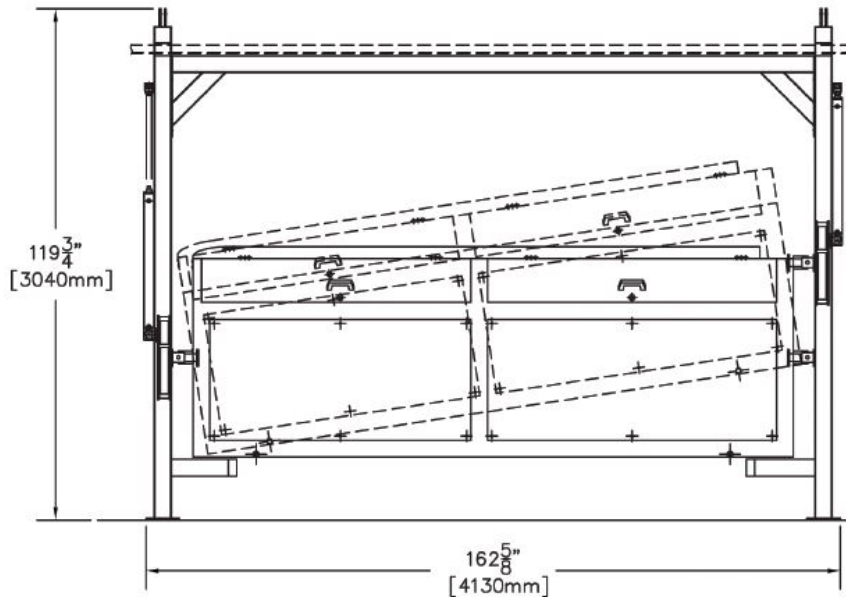

S.B.I. IMPIANTI 3 METER A-FRAME PRIMARY PICKER FOR CHICKEN (MODEL SFA-3-350B)
EQUIPPED WITH *(2) ADJUSTABLE SIDE BANKS W/ COUNTER ROTATING DRUMS.

*SIDE BANK ADJUSTMENTS INCLUDE:
-IN AND OUT (INDEPENDENT OF EACH OTHER)
-UP AND DOWN

OVERHEAD TRACK RUNS THROUGH PICKER FRAME