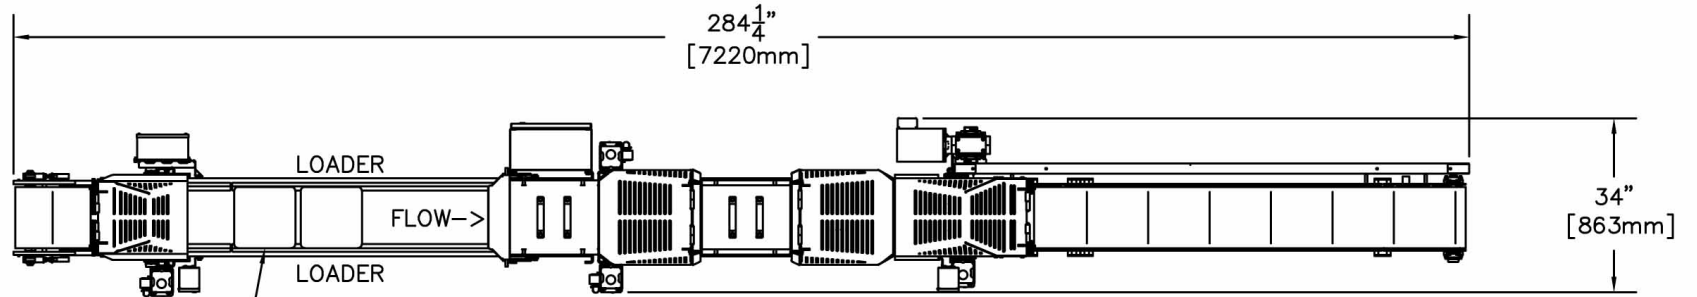

# PRIME EQUIPMENT GROUP CHICKEN BREAST/TENDER PORTION CUTTER (MODEL PC-4)

CUTTING CAVITY CUSTOMIZED  
FOR INITIAL PRODUCT  
AND FINAL PRODUCT DESIRED