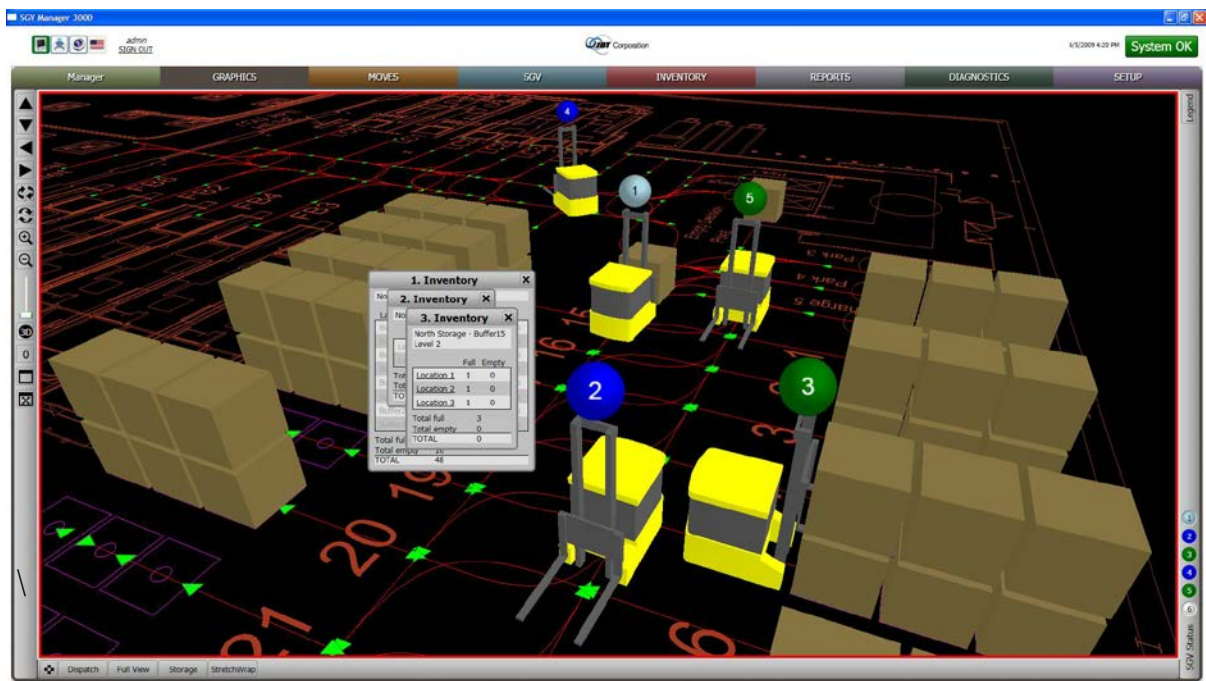

Technically Superior Software - *the Industry Standard*

SGV Manager is a **Windows** based software tool to control and monitor the JBTC Self Guided Vehicle System.

- uses **SQL Server** relational database.
- includes proprietary **Hot Backup** to keep your system up 24/7.
- is **Easy to Operate**, reducing training time.
- includes an **RF Handheld PDA** as a web-based client application, for ease of access.
- is **Dynamic**, responding to changing production needs on the fly.
- is an **Off-the-Shelf Product**, customized with application scripting tools.

Features:

- ◆ 3D Graphics screen shows SGVs in real time
- ◆ Simple point and click access to object data on the facility map
- ◆ Web based application providing access to system information via Internet Explorer
- ◆ Over 25 standard reports for quick system analysis
- ◆ Security limits access to authorized personnel
- ◆ Scalable and customizable standard software

SGV Manager

SGV Manager Software Integrates the Following Major Functions:

- Vehicle Communication Manager** sends and receives messages between the vehicles and SGV Manager
- Vehicle Movement Manager** efficiently assigns orders to vehicles and manages traffic
- Order Control Manager** manages all vehicle work orders within the system
- Inventory Manager** tracks and manipulates all inventory within the system
- Input/Output (I/O) Manager** communicates with external I/O servers to support material movement
- Script Engine Manager** contains software for project specific customization
- Layout Wizard** allows users to change the path of the SGV to suit production needs
- Graphical User Interface Software** allows authorized users to monitor and interact with system via internet explorer.
- Standard & Custom Reports** 25 standard reports. Custom reports developed via SQL Reporting Services.